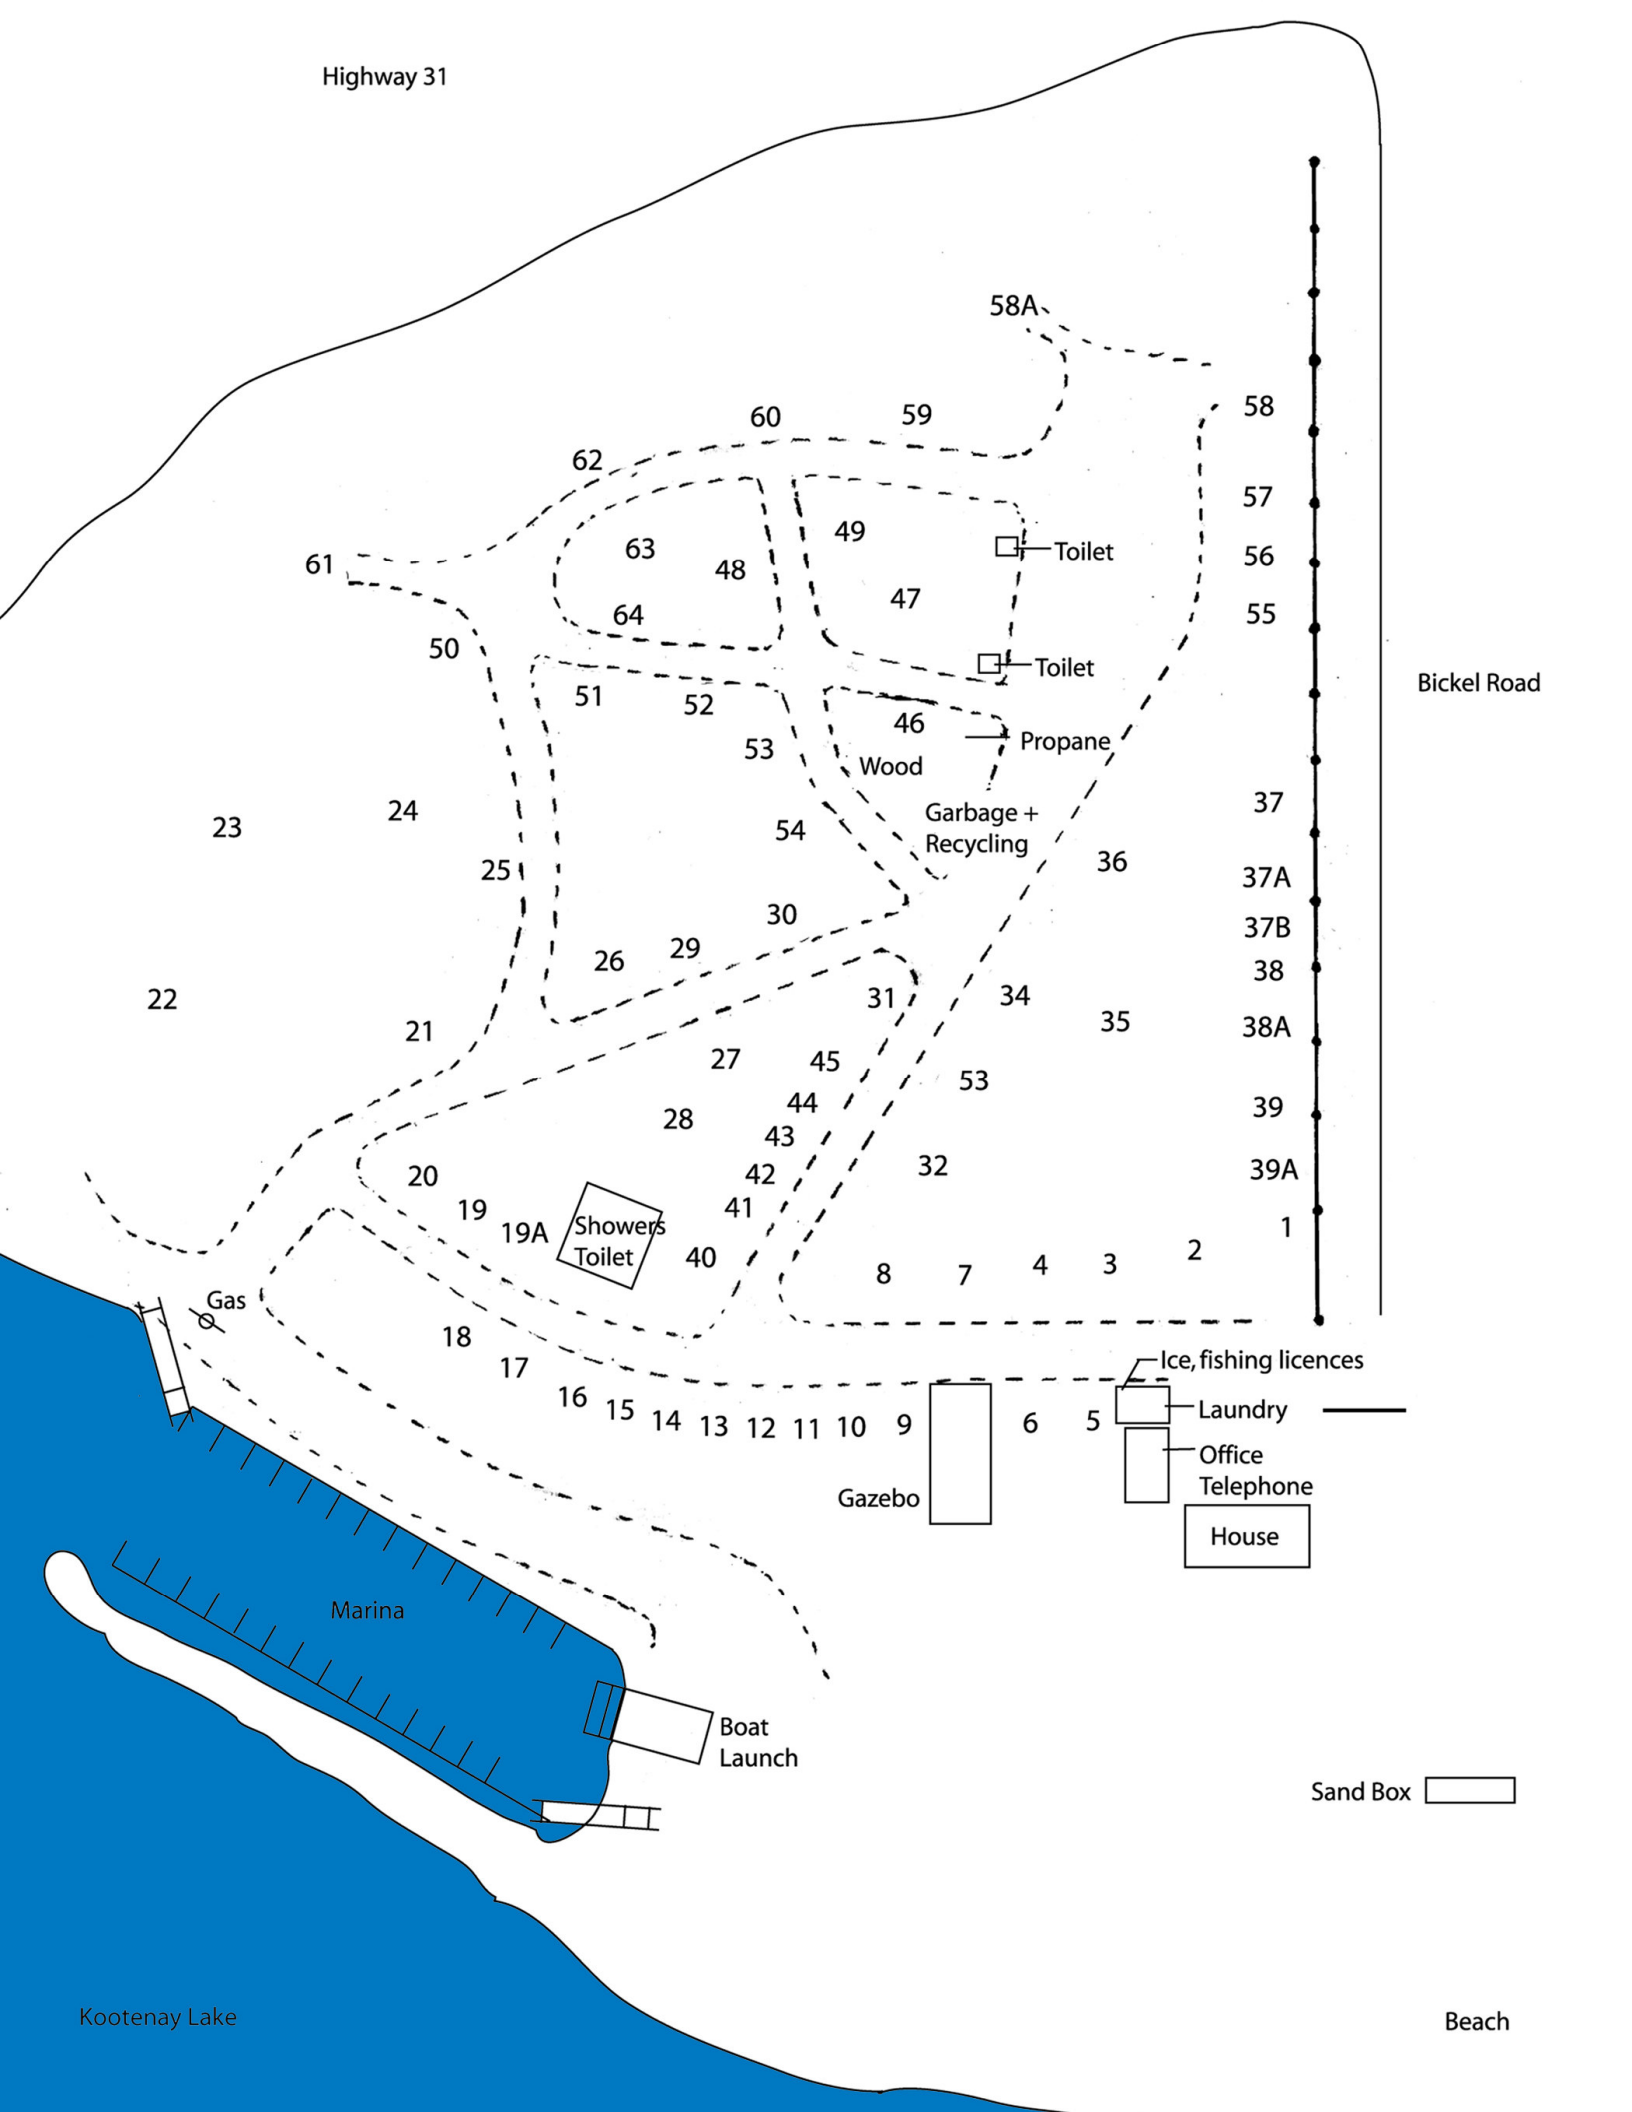

Highway 31

Bickel Road

23

24

22

21

25

26

16

15

14

13

12

11

10

9

58A

60

59

58

57

62

63

48

Boat Launch

Kootenay Lake

Beach